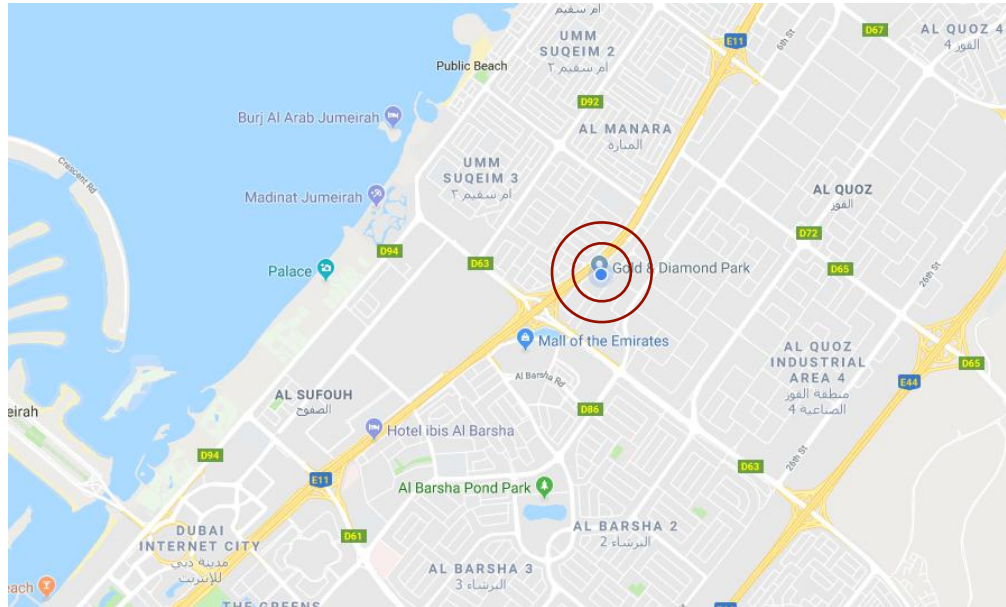

LOCATION MAP_

How to get to CRESCO Dubai Office_

Coming from Dubai on Sheikh Zayed Road (E11, South)

1. Take Exit 39 (Al Barsha, Emirates Mall, Burj al Arab)
2. Follow the sign towards “Al Barsha”
3. On the bridge, head fully to the right and follow the sign towards Dubai or E11 North
4. Follow instruction on the left “coming from Jebel Ali”

Coming from Jebel Ali on Sheikh Zayed Road (E11, North)

1. After intersection at Emirates Mall take Exit 42 (Exit at Dubai Garden Centre)
2. U-Turn and drive on service road towards Jebel Ali
3. Gold & Diamond Park is just next to Metro station “Equiti (Formerly Uhm Al Sheif)”

Office Address:

Gold & Diamond Park
Building 4, 2nd Floor, Office 215
Dubai, UAE

Latitude, Longitude: 25.126737, 55.208961

Coordinates: 25° 7' 36" : 55° 12' 33"

Scan for Location