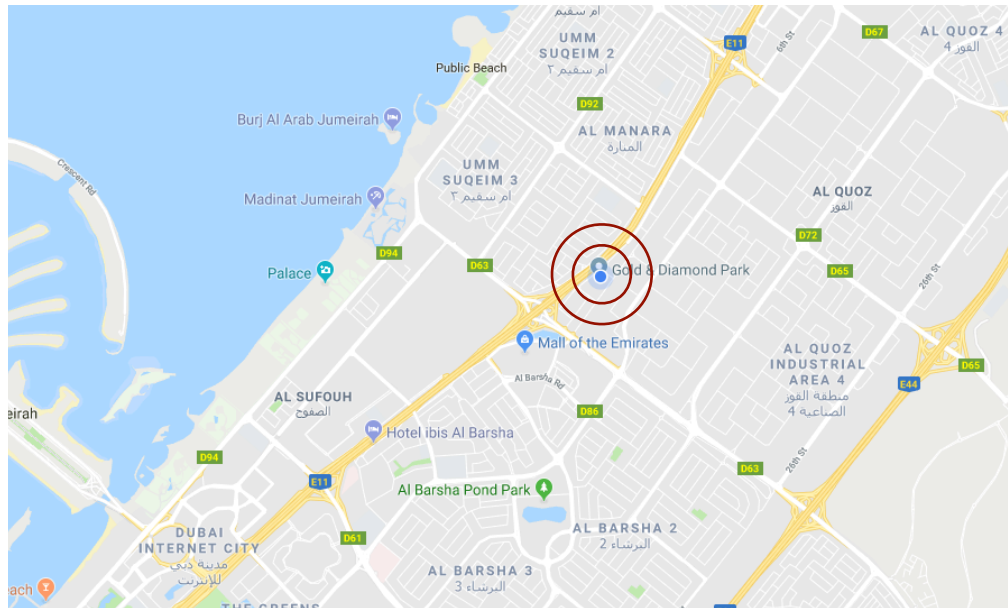

LOCATION MAP_

How to get to CRESCO Dubai Office_

Coming from Dubai on Sheikh Zayed Road (E11, South)

1. Take Exit 39 (Al Barsha, Emirates Mall, Burj al Arab)
2. Follow the sign towards “Al Barsha”
3. On the bridge, head fully to the right and follow the sign towards Dubai or E11 North
4. Follow instruction on the left “coming from Jebel Ali”

Coming from Jebel Ali on Sheikh Zayed Road (E11, North)

1. After intersection at Emirates Mall take Exit 42 (Exit at Dubai Garden Centre)
2. U-Turn and drive on service road towards Jebel Ali
3. Gold & Diamond Park is just next to Metro station “FAB (Former FGB)”

Office Address:

Gold & Diamond Park
Building 4, 2nd Floor, Office 215
Dubai, UAE

Latitude, Longitude: 25.126737, 55.208961

Coordinates: 25° 7' 36" : 55° 12' 33"

Scan for Location